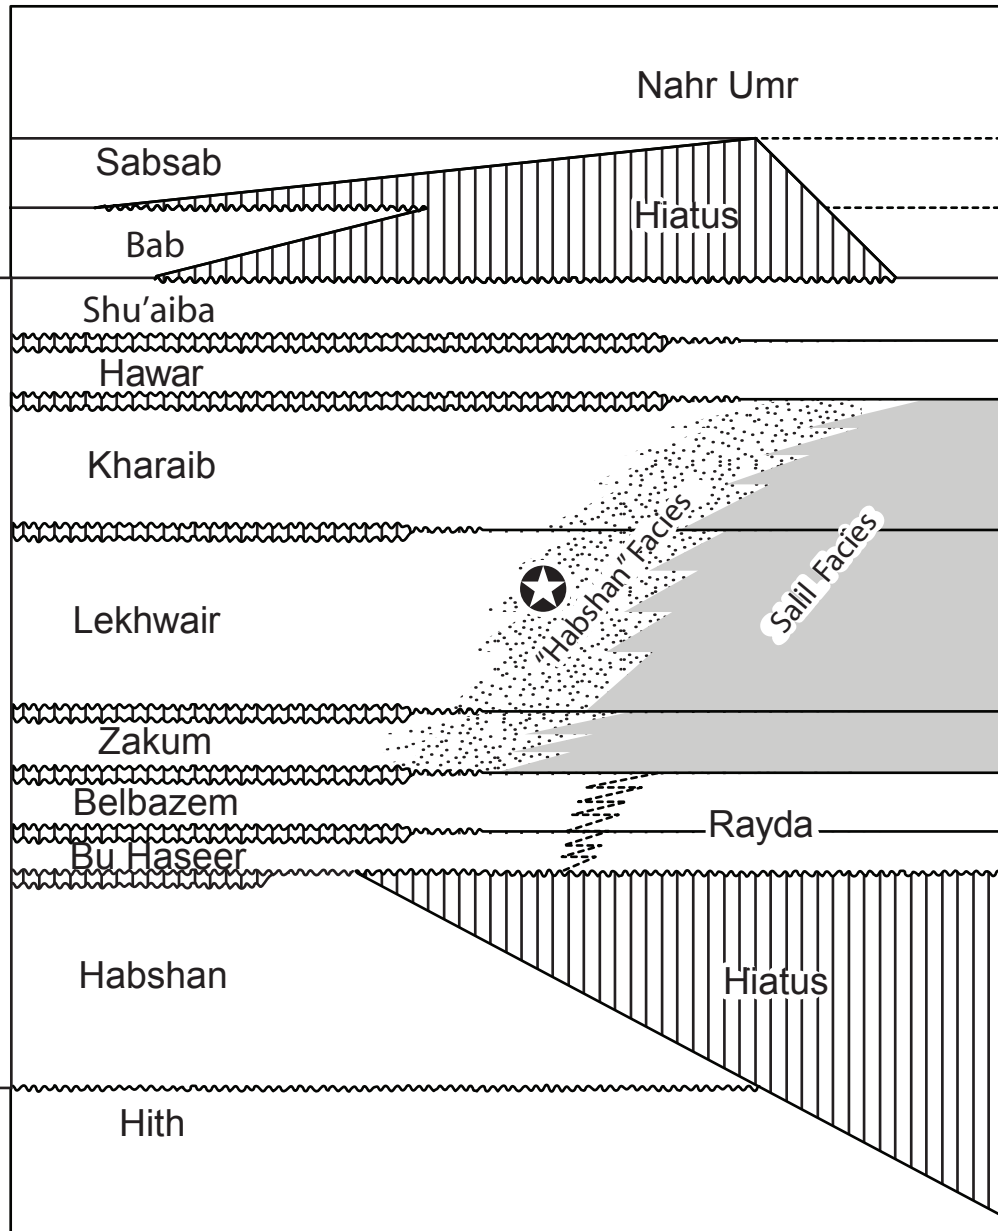

ABU DHABI (platform)

(basin) **OMAN**

AGE

THAMAMA

KAHMAH